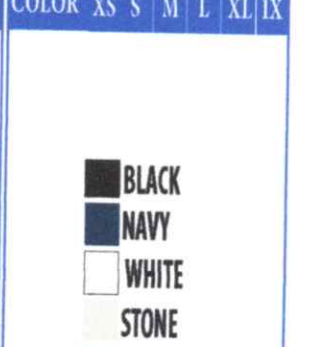

- BLACK
- NAVY
- WHITE
- STONE
- PALE AQUA
- BRIGHT PERI
- PEARL WHITE