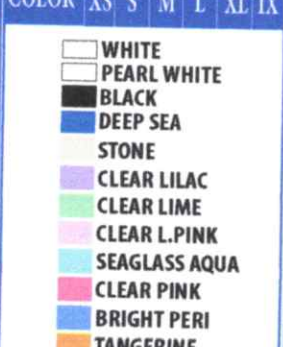

\$33

COLOR XS S M L XL IX

- CLEAR LIME
- CLEAR TURQ
- DEEP SEA
- WHITE
- NAVY
- BRIGHT PERI
- CLEAR SUNSHINE
- BLACK
- CLEAR PINK
- CLEAR L. PINK
- CRIMSON

COLOR XS S M L XL IX

- BLACK
- WHITE
- CLEAR PINK
- S. AQUA

COLOR XS S M L XL IX

- BLACK
- CREAM
- WHITE
- CHARCOAL
- COPPER
- JADE
- NEW OLIVE
- CRIMSON
- APPLE
- DEEP SEA
- STONE
- NAVY
- SAGE
- CHAMOIS
- SALMON
- CHAMBRAY BLUE

COLOR XS S M L XL IX

- WHITE
- PEARL WHITE
- BLACK
- DEEP SEA
- STONE
- CLEAR LILAC
- CLEAR LIME
- CLEAR L. PINK
- SEAGLASS AQUA
- CLEAR PINK
- BRIGHT PERI
- TANGERINE
- CLEAR TURQ
- CHAMOIS
- SAPPHIRE
- NAVY
- CRIMSON
- SALMON
- CLEAR L. PERI
- CLEAR SUNSHINE