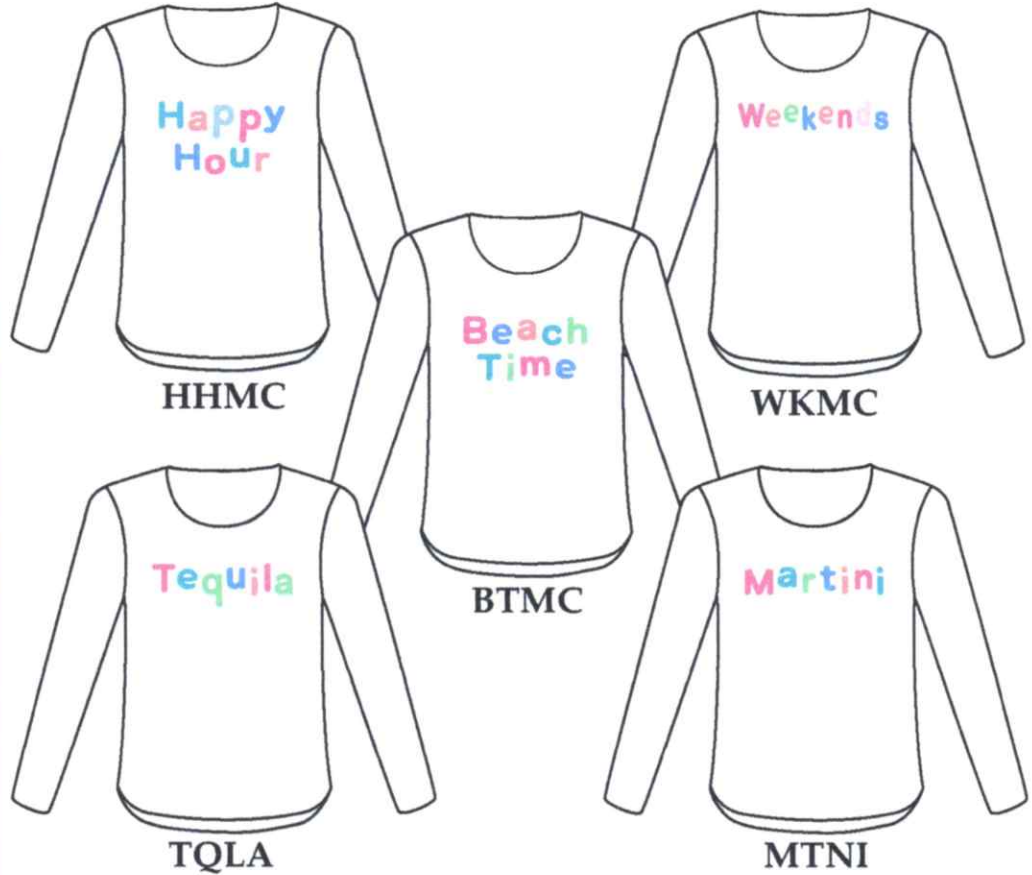

★ **CNE - EMBROIDERED FINE GAUGE CHENILLE** ★

**CNE 5057**  
 Scoop Neck  
 Embroidery  
 XS-1X:  
 \$25  
**MSR:**

| COLOR  | XS | S | M | L | XL | 1X |                                      |
|--|----|---|---|---|----|----|--------------------------------------|
| LAKE TIME <sup>LTNV</sup><br>(NAVY)          |    |   |   |   |    |    | LAKE TIME <sup>LTWT</sup><br>(WHITE) |
| LAKE TIME <sup>LTCT</sup><br>(CLEAR TURQ)    |    |   |   |   |    |    |                                      |
| LAKE TIME <sup>LTC5</sup><br>(CLEAR SEAFOAM) |    |   |   |   |    |    |                                      |

**CNE 5056**  
 Hoodie  
 XS-1X:  
 \$28.50  
**MSR:**

| COLOR                                     | XS | S | M | L | XL | 1X |  |
|---|----|---|---|---|----|----|--|
| LAKE TIME <sup>LTNV</sup><br>(NAVY)       |    |   |   |   |    |    | CABIN TIME <sup>CTHP</sup><br>(HOT PINK) |
| LAKE TIME <sup>LTDS</sup><br>(DEEP SEA)   |    |   |   |   |    |    | CABIN TIME <sup>CTDS</sup><br>(DEEP SEA) |
| LAKE TIME <sup>LTCT</sup><br>(CLEAR TURQ) |    |   |   |   |    |    | CABIN TIME <sup>CTBK</sup><br>(BLACK)    |
| LAKE TIME <sup>LTWT</sup><br>(WHITE)      |    |   |   |   |    |    |  |

★ **NEW KWBL** ★

**KWBL 5242**  
 Scoop Neck  
 Knitted  
 Sweater  
 XS-1X:  
 \$34

| COLOR  | XS | S | M | L | XL | 1X |
|--------|----|---|---|---|----|----|
| HHMC   |    |   |   |   |    |    |
| BTMC ✓ |    |   |   |   |    |    |
| WKMC ✓ |    |   |   |   |    |    |
| TQLA   |    |   |   |   |    |    |
| MTNI   |    |   |   |   |    |    |