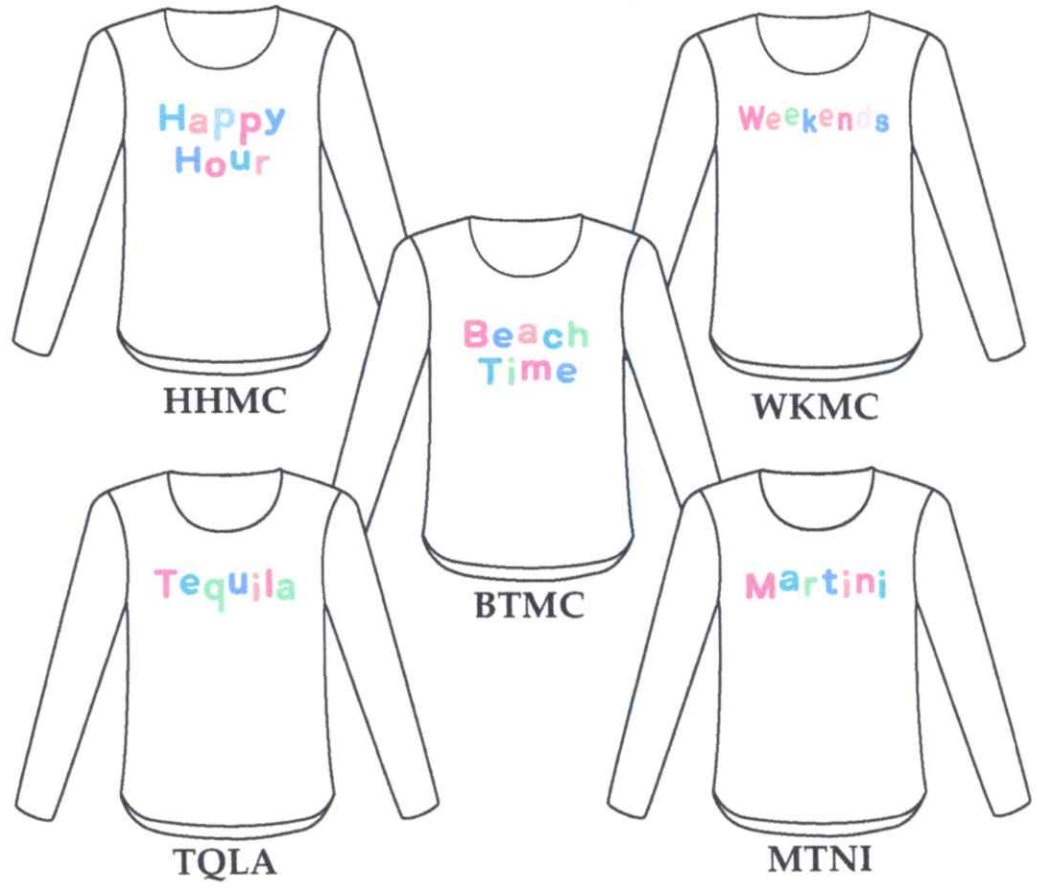

### ★ CNE - EMBROIDERED FINE GAUGE CHENILLE ★

**CNE 5057**  
Scoop Neck  
Embroidery  
XS-1X:  
\$25  
**MSR:**

COLOR	XS	S	M	L	XL	1X						
<table border="1"> <tr> <td>LTNV</td> <td>LAKE TIME</td> <td>CTBK</td> </tr> <tr> <td>(NAVY)</td> <td>CABIN TIME</td> <td>(BLACK)</td> </tr> </table>	LTNV	LAKE TIME	CTBK	(NAVY)	CABIN TIME	(BLACK)						
LTNV	LAKE TIME	CTBK										
(NAVY)	CABIN TIME	(BLACK)										
<table border="1"> <tr> <td>LTWT</td> <td>LAKE TIME</td> </tr> <tr> <td>(WHITE)</td> <td></td> </tr> </table>	LTWT	LAKE TIME	(WHITE)									
LTWT	LAKE TIME											
(WHITE)												
<table border="1"> <tr> <td>LTCS</td> <td>LAKE TIME</td> </tr> <tr> <td>(CLEAR SEAFOAM)</td> <td></td> </tr> </table>	LTCS	LAKE TIME	(CLEAR SEAFOAM)									
LTCS	LAKE TIME											
(CLEAR SEAFOAM)												

### NEW KWBL

**KWBL 5242**  
Scoop Neck  
Knitted  
Sweater  
XS-1X:  
\$34

COLOR	XS	S	M	L	XL	1X
HHMC						
BTMC ✓						
WKMC ✓						
TQLA						
MTNI						

**KWBL 5242**  
Scoop Neck  
Knitted  
Sweater  
XS-1X:  
\$34